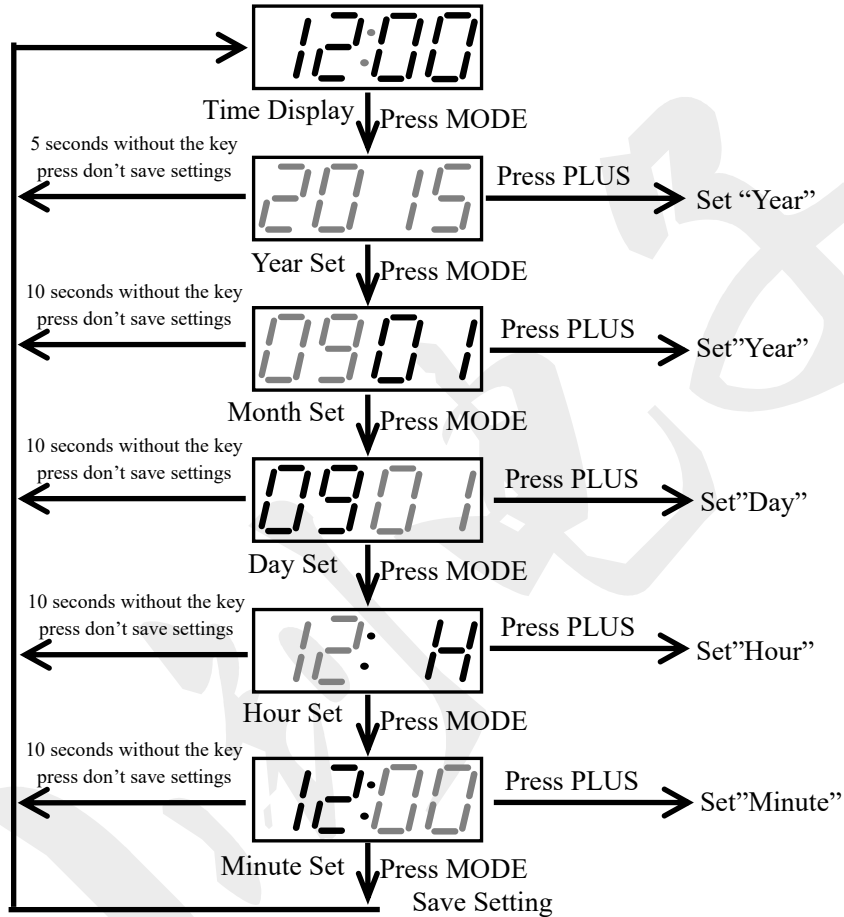

## EC1515B Electronic clock button operation instructions

**Version update 20150402:** Increase the light control level and temperature correction function.

Power on is time display mode (Year, Date, Time, Temperature display rotation).

Key adjust LED display style:

Setting time:

Clock module don't work after power on display:

Function set: